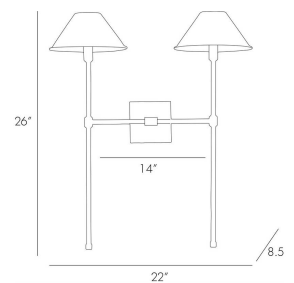

## HAVANA WALL SCONCE

49054  
Bronze, Antique Brass  
H: 26 IN  
W: 22 IN  
D: 8.5 IN

Minimal in visual weight, but heavy in design detail. The Havana sconce is an arresting blend of varying steel finishes. Bronze steel pipes give way to duelling antique brass shades, with antique brass details to match. Each shade features a matte white lining, creating additional light. Certified for damp locations and intended for interior use.