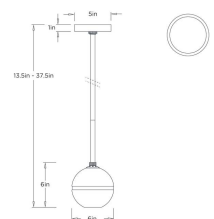

NOBLE PENDANT

Thick crystal, sculpted into an optical globe, creates the extraordinary shade of this pendant lamp. The center is carved out to fit a single light, which is concealed in its frosted texture, giving the light a filtered glow. It's accented with a band of stainless steel, which matches the stem in an antique brass finish. Additional pipe available (PIPE-180). Certified for damp locations and intended for interior use.

49063

Antique Brass

H: 13.5 IN

Dia: 6.0 IN

*ADDITIONAL PIPE AVAILABLE

49063 NOBLE PENDANT

ARTERIOS