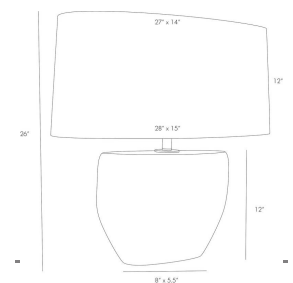

ODESSA TABLE LAMP

49096-652

Fossil, Antique Brass

H: 26 IN

W: 28 IN

D: 15 IN

What a wonderful geological find this lamp is. The faux concrete base looks just like the real thing, but it's been crafted to be lighter and more gentle on table tops. It is truly astounding how artisans can create such wonderfully organic textures by hand. Its wide stature makes a big impact and fills a console nicely. Topped with a slip uno fitter oval shade in white linen with ivory cotton lining. Equipped with a full range dimmer switch. finish will vary.