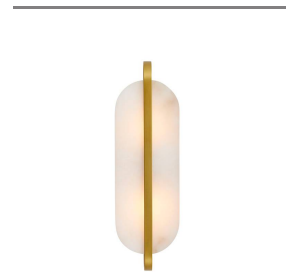

JULIUS WALL SCONCE

49106
 White Alabaster
 H: 19 IN
 W: 6 IN
 D: 4 IN

The Julius is a classically-modern design showcasing a capsule-shaped white alabaster foundation, met with an antique brass steel bracket perfectly centered. The texture of the natural stone is put on display when illuminated by the soft glow from two lights. Hanging hardware allows for vertical or horizontal display. Alabaster will vary. Certified for damp locations and intended for interior use.