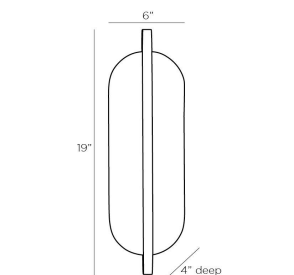

JULIUS WALL SCONCE

49106
 White Alabaster
 H: 19 IN
 W: 6 IN
 D: 4 IN

The Julius is a classically-modern design showcasing a capsule-shaped white alabaster foundation, met with an antique brass steel bracket perfectly centered. The texture of the natural stone is put on display when illuminated by the soft glow from two lights. Hanging hardware allows for vertical or horizontal display. Alabaster will vary. Certified for damp locations and intended for interior use.