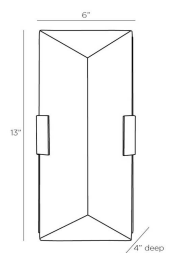

JENKS WALL SCONCE

49109
 White Alabaster
 H: 13 IN
 W: 6 IN
 D: 4 IN

The Jenks is a classically-modern design with fully faceted functional form. A white alabaster foundation is met with low-profile steel antique brass brackets that hug the edges, keeping the fixture tight to the wall. The natural veining of the alabaster is put on display when illuminated by the soft glow of two lights. Alabaster will vary. Certified for damp locations and intended for interior use.