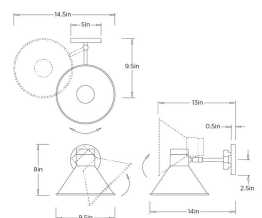

LANE WALL SCONCE

49204

Taupe

The Lane showcases a schoolhouse-inspired shade that delivers a retro yet modern look. An antique brass steel frame contrasts the taupe steel shade. The shade pivots allowing the choice of light direction. Certified for damp locations and intended for interior use.