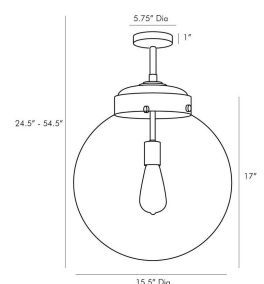

## REEVES LARGE OUTDOOR PENDANT

49207

Heritage Brass

H: 24.5 IN

Dia: 15.5 IN

Light a space with timeless design. This classic globe pendant features a clear glass shade and aged iron finished steel, giving it an updated, industrial style. Consider an antique style bulb to create a subtle glow with stylized filament designs. Shown with an Edison bulb. Also comes in Large Aged Brass (49208), Small Aged Iron (49210) and Small Aged Brass (49211). Additional pipe available (PIPE-191). Approved for use in outdoor areas.