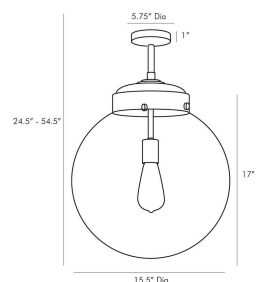

REEVES LARGE OUTDOOR PENDANT

49208  
 Antique Brass  
 H: 24.5 IN  
 Dia: 15.5 IN

Light a space with timeless design. This classic globe pendant features a clear glass shade and aged brass finished steel, giving it an updated, industrial style. Consider an antique style bulb to create a subtle glow with stylized filament designs. Shown with an Edison bulb. Also comes in Large Aged Iron (49207), Small Aged Iron (49210) and Small Aged Brass (49211). Additional pipe available (PIPE-192). Approved for use in outdoor areas.