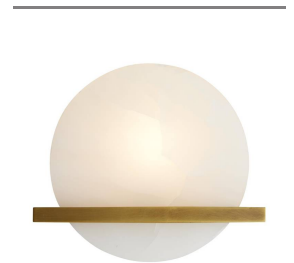

SAVION WALL SCONCE

49240
 Antique Brass, White
 Onyx
 H: 10 IN
 W: 11.5 IN
 D: 4 IN

Gorgeous, polished white onyx creates a warm filtered light and adds natural sophistication to any space. The bulb beneath accentuates the stone's organic veins and features brilliantly as it rests perfectly in the frame. The fixture mounts directly from a steel frame, finished in antique brass. Certified for damp locations and intended for interior use. Onyx will vary naturally in tone and texture.