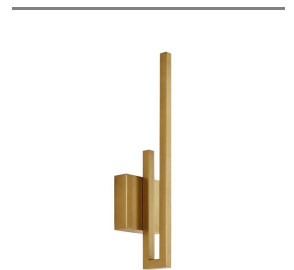

SIMBA WALL SCONCE

49246
Antique Brass
H: 18 IN
W: 4.5 IN
D: 4.5 IN

At first, you might think this is merely a modernist wall sculpture—but look again. Switch on the light to reveal its hidden LED light fixture, which is concealed in the linear design. It shines against the wall to reflect ambient light back into the space. The steel sconce is completely finished in antique brass, to grace any space with a hint of modern luxury. This sconce would look great mounted along a hallway or flanking a fantastic piece of art.