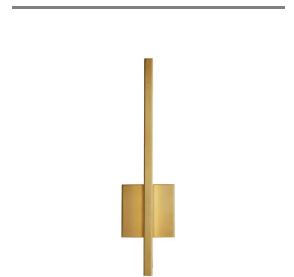

SIMBA WALL SCONCE

49246
Antique Brass
H: 18 IN
W: 4.5 IN
D: 4.5 IN

At first, you might think this is merely a modernist wall sculpture—but look again. Switch on the light to reveal its hidden LED light fixture, which is concealed in the linear design. It shines against the wall to reflect ambient light back into the space. The steel sconce is completely finished in antique brass, to grace any space with a hint of modern luxury. This sconce would look great mounted along a hallway or flanking a fantastic piece of art.