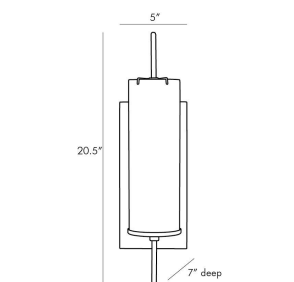

STEFAN WALL SCONCE

49355  
 Bronze, Antique Brass,  
 Frosted Glass  
 H: 20 IN  
 W: 5 IN  
 D: 7 IN

Derived from the popular Stefan floor torchiere (79661) this one-light wall sconce combines bronze with frosted glass and antique brass accents to create a sophisticated and modern look. Consider pairs flanking a mirror in the hallway. Certified for damp locations and intended for interior use.