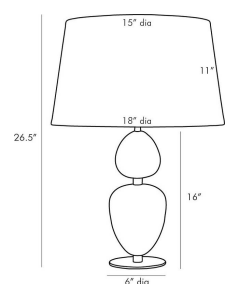

AUBREY TABLE LAMP

49360-829
White, Alabaster
H: 26.5 IN
Dia: 18.0 IN

Defined by architectural elements and natural materials the Aubrey is a showpiece by any standard. A polished steel base finished in antique brass exhibits opal swirl crystal and alabaster orbs that accent as well as elevate its sleek frame. The smooth surface of the crystal is juxtaposed with the slightly textured façade of the alabaster. Topped with an off-white linen tapered shade with off-white cotton lining and a 1" brass sphere finial. Finish will vary.