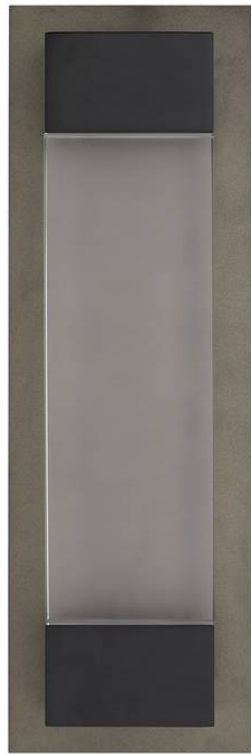

CHARLIE OUTDOOR WALL SCONCE

49367

Aged Brass, Crystal

H: 18.5 IN

W: 6 IN

D: 4.5 IN

Elevate an outdoor living area with this contemporary sconce. A lightweight crystal clear with a frosted backing is capped with natural iron finished in aged bronze and fashioned to an aged brass steel plate offering a slightly industrial and very modern visual to an exterior wall space. When in use the natural materials appear to glow thanks to the ultramodern LED light. Pair with another for a more cohesive look. Approved for outdoor use.