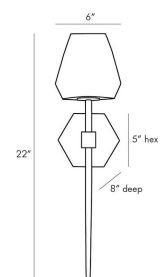

GEMMA WALL SCONCE

49370
Antique Brass
H: 22 IN
W: 6 IN
D: 8 IN

Form meets function with this diamond-esque sconce. The champagne crystal form possesses an arresting blend of elements and colors that helps create mesmerizing shadowplay along a wall space. When in use the sharp angles of the faceted structure are both softened and defined by its contents. An antique brass steel stem extends from a hexagon-shaped backplate to stylishly showcase this functional gem. Certified for damp locations and intended for interior use.