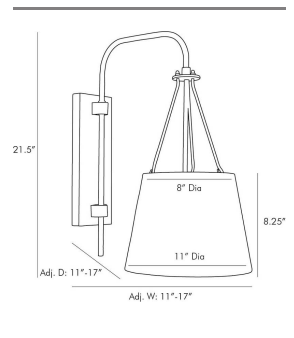

FRANKLIN WALL SCONCE

49392

Antique Brass, Bronze,  
White Linen

Classic style meets modern ingenuity with the Franklin. A steel chandelier-style hanging detail in an antique brass finish suspends a white linen shade delivering traditional elegance to a room. Extending from an antique brass plate is a bronze arched arm that swings making this an ideal lighting design for a bedside or reading nook.