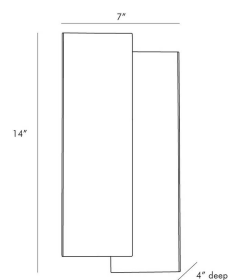

DRISCOLL WALL SCONCE

49393
Antique Brass
H: 14 IN
W: 7 IN
D: 4 IN

The sleek and straightforward design of the Driscoll is more of a modern work of art than a contemporary light solution. Two staggered steel planes in different finishes slightly overlap one another—one in antique brass one in heritagebrass—creating a contrast that is highlighted when in use. Its bulbs are neatly concealed between the metal planks offering a soft glow that peeks out from behind. Certified for damp locations and intended for interior use.