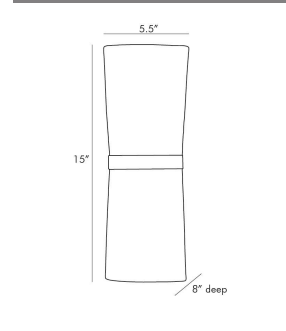

INWOOD SINGLE WALL SCONCE

49398  
 Antique Brass, Ivory  
 Microfiber  
 H: 15 IN  
 W: 5.5 IN  
 D: 8 IN

The Inwood sconce takes a step in the solo direction with this single-style version. It's highlighted by an antique brass band and an ivory microfiber shade that allows light to emit atop and below the sconce. Pair with another and hang in a hallway or foyer. Certified for damp locations and intended for interior use.