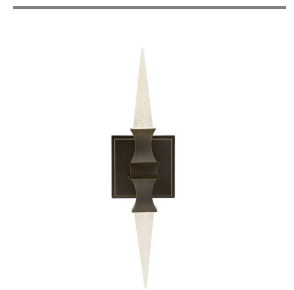

PIPER WALL SCONCE

49527  
 English Bronze, Clear  
 Seedy Crystal  
 H: 18 IN  
 W: 5 IN  
 D: 4 IN

Inspired by vintage quartz crystal obelisks, the elegant Piper sconce emits an ambient glow above and below. The classic, dual torchiere-style sconce is fashioned in clear seedy crystal with a decorative center arm and a backplate in English bronze steel. LED integrated. Finish will vary. Certified for damp locations and intended for interior use.