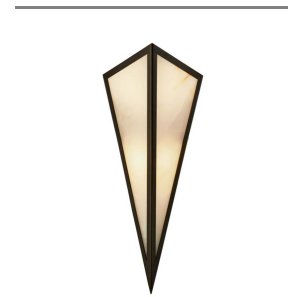

ARTERIOURS

PRIESTLY WALL SCONCE

49529
White Onyx
H: 25 IN
W: 10 IN
D: 7 IN

Our triangular Priestly sconce was inspired by the grand wall sconces in theaters during the Art Deco era. The oversized wall sconce is rendered in white onyx plates banded in rich, contrasting English bronze iron. Finish will vary. Certified for damp locations and intended for interior use.