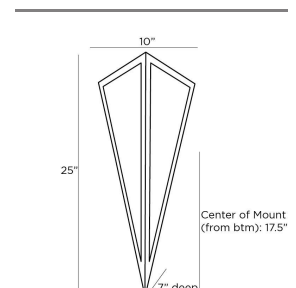

ARTERIOURS

PRIESTLY WALL SCONCE

49529
White Onyx
H: 25 IN
W: 10 IN
D: 7 IN

Our triangular Priestly sconce was inspired by the grand wall sconces in theaters during the Art Deco era. The oversized wall sconce is rendered in white onyx plates banded in rich, contrasting English bronze iron. Finish will vary. Certified for damp locations and intended for interior use.