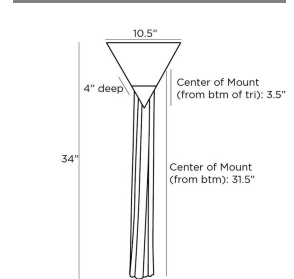

RIRI WALL SCONCE

49539
 White Alabaster
 H: 34 IN
 W: 10.5 IN
 D: 4 IN

With a maximalist sensibility, our geometric Riri sconce is designed to make a bold first impression. The angular beauty, in white alabaster with antique brass steel detailing, is embellished with a glistening gold and gray microfiber tassel. The luxe accent even comes with its own comb for keeping every strand in place. Finish will vary. Certified for damp locations and intended for interior use.