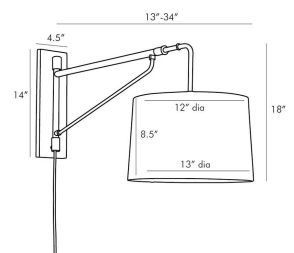

ANTHONY WALL SCONCE

49639-730
 Antique Brass, Bronze,
 White Linen
 H: 18 IN

Brighten up your bedside so you can get busy with those books you've been meaning to read—but do it in style. The traditional design of this sconce features an adjustable steel arm that allows you to pivot this piece to your desired direction. A small white linen shade contrasts handsomely with the two-toned hues of the bronze and antique brass finishes. Features an exposed black cloth cord with a line switch. Certified for damp locations and intended for interior use.