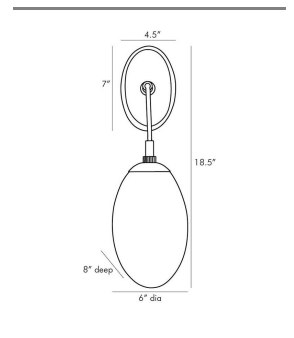

BINDI WALL SCONCE

49648
Opal Glass
H: 18.5 IN
W: 6 IN
D: 8 IN

An oval solid white marble stone backed with steel finished in antique brass showcases a large teardrop-shaped opal glass shade that is suspended by a taupe cloth cord establishing an elegance that instantly elevates a wallspace. The adjusts up to 18 inches to accomodate your design. Mount multiples along a hallway to create drama or place on either side of a mirror for a polished element. finish will vary. Certified for damp locations and intended for interior use.