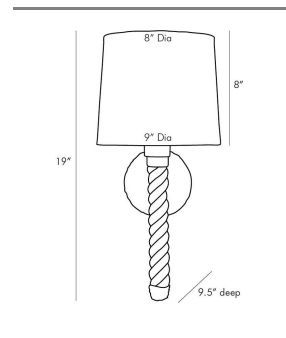

DOUGLAS WALL SCONCE

49667-107
 Natural Jute
 H: 19 IN
 W: 9 IN
 D: 9.5 IN

A modern form with a coastal feel takes shape in this eye-catching wall sconce. Thick jute is wrapped around an antique brass iron base which slightly peeks out at the top to display a unique contrast of mixed materials. Not only does the jute deliver a natural element to a space it provides both visual and tangible texture. Topped with an off-white linen shade. Due to the natural materials the color of the jute may vary.