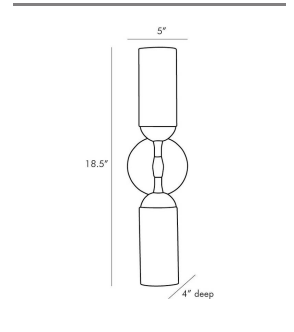

EMMETT WALL SCONCE

49670  
 Antique Brass, Bronze  
 H: 18.5 IN  
 W: 5 IN  
 D: 4 IN

Showcasing a set of swirl glass shades in a matte finish that resembles alabaster, the Emmett is simple, stylish and sophisticated. Each flows into steel cups finished in bronze, which brilliantly contrasts with its antique brass steel backplate. A sublime choice for a powder room or modern spaces. Can be installed horizontally or vertically. Certified for damp locations and intended for interior use.