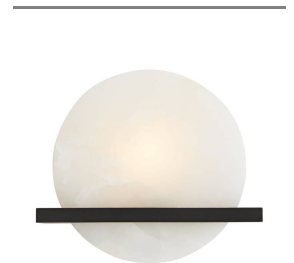

SAVION WALL SCONCE

49673

Bronze, White Onyx

H: 10 IN

W: 11.5 IN

D: 4 IN

Gorgeous polished white onyx creates a warm filtered light and adds natural sophistication to any space. The bulb beneath accentuates the stone's organic veins and features brilliantly as it rests perfectly in the frame. The fixture mounts directly from a steel frame finished in bronze. Approved for use in covered outdoor areas. Onyx will vary naturally in tone and texture.