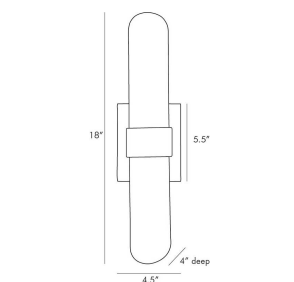

ELYSE WALL SCONCE

49686
 Polished Nickel
 H: 18 IN
 W: 4.5 IN
 D: 4 IN

Classic meets contemporary with this sharp-looking sconce. Clear ribbed glass is cut at an angle delivering an unexpected update to its simple form. With the ability to move the glass can be turned facing the wall or away from it-creating a unique orientation of light in the space which it resides. A polished nickel band centers this piece to create more luxe and luster. Can be installed horizontally or vertically. Certified for damp locations and intended for interior use.