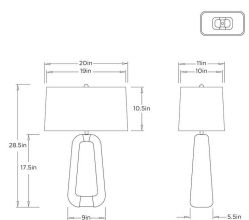

GIANNI TABLE LAMP

49739-150

Graphite, Ricestone

H: 28.5 IN

W: 20 IN

D: 11 IN

The equestrian-inspired shape of this lamp is more contemporary than cavalier, though it's just as mount worthy. A graphite ricestone composite is met with steel antique brass breaks that physically divide but visually unite the mixed-material foundation. Adds a modern luxe and organic touch to a space. Topped with a rectangular white linen drum shade with white cotton lining and a matching ricestone finial. Complete with a taupe cloth cord. Finish will vary.