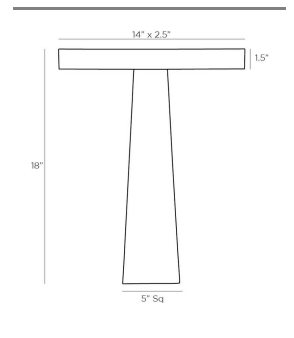

OBSERT DESK LAMP

49782
 English Bronze, Steel
 H: 18 IN
 W: 14 IN
 D: 5 IN

An exercise in the balance of materials and the execution of modern design is unveiled in the Obsert. The minimalist T-shape profile is constructed of a sleek steel top and a robust black marble base. The steel top features an English bronze finish and neatly conceals an LED strip for an ultra-modern look. Finish and marble will vary.