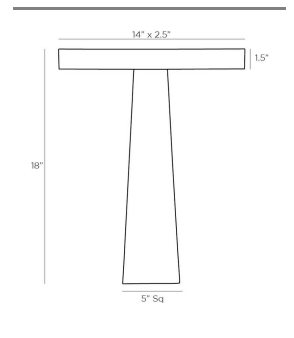

OSBERT LAMP

49782  
 English Bronze, Steel  
 H: 18 IN  
 W: 14 IN  
 D: 5 IN

An exercise in the balance of materials and the execution of modern design is unveiled in the Obsert. The minimalist T-shape profile is constructed of a sleek steel top and a robust black marble base. The steel top features an English bronze finish and neatly conceals an LED strip for an ultra-modern look. Finish and marble will vary.