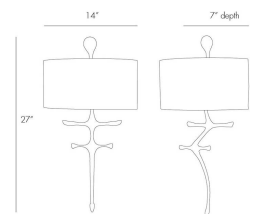

GILBERT WALL SCONCE

49992
Gold Leaf
H: 27 IN
W: 14.5 IN
D: 7.5 IN

This organic brass sconce finished in gold leaf speaks to movement as it arches from the wall. Looks best when placed so you can take advantage of its profile and the dramatic shadow it casts on the wall. Perfect for hallways. Certified for damp locations and intended for interior use.