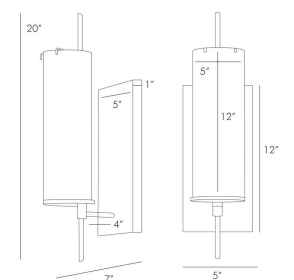

STEFAN WALL SCONCE

49999
 Antique Brass, Bronze,
 Frosted Glass
 H: 20 IN
 W: 5 IN
 D: 7 IN

A design derived from our very popular Stefan floor torchiere, this one light wall sconce combines antique brass with frosted glass and bronze in a sophisticated and modern way. Consider pairs on either side of a mirror in the hallway. Certified for damp locations and intended for interior use.