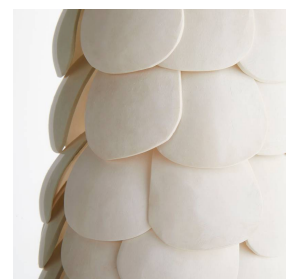

LUMIS MIRROR

5020
 White
 H: 62.5 IN
 W: 42.5 IN
 D: 3.5 IN

It takes hundreds of hand-strung coconut shell pieces to make our statement Lumis mirror. Rich, natural texture unique to each piece of shell — they are layered over a bullnose frame and given a soft white finish. Shells will vary. Security cleat hanging hardware included and allows for vertical or horizontal display.