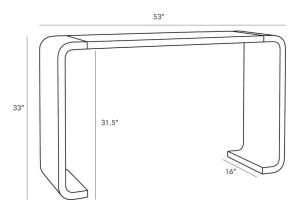

TURNLEY CONSOLE

5028  
 Gray Lacquer Wood  
 H: 33 IN  
 W: 53 IN  
 D: 16 IN

Clean and curvaceous lines define this console's sleek profile. A rich gray lacquer finish brings a luxe shine to the wood frame, while the thin antique brass inlays that lie near the edges elevate its overall sleekness. A slight incurve of the legs breaks away from traditional aspects of the console tables and brings forth a modern quality. The versatility of its design allows it to be styled in various settings.