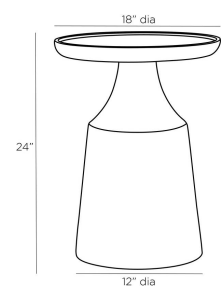

TURIN ACCENT TABLE

5032

Navy

H: 24 IN

Dia: 18.0 IN

Contemporary and modern design elements take shape in our Turin End Table. A round top framed by a thick rim rests atop an exaggerated bell-shaped base, drawing attention to the sculptural aspect of the unique construction of the navy lacquer table. Artistic in form and functional by design, this piece would look just as brilliant next to a sofa as it would on its own. The versatile color of this side table allows it perform alongside various décor styles.