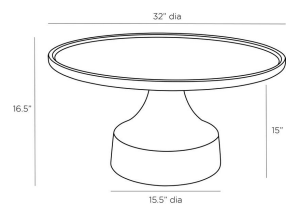

JOELIE COFFEE TABLE

5099
 Dark Moss
 H: 16.5 IN
 Dia: 32.0 IN

Contemporary design elements take shape in this ultra-mod cocktail table. A round top framed by a raised rim rests atop an exaggerated tapered base, exhibiting sculptural characteristics that draw the eye. A rich dark moss lacquer finish provides a subtle color to enhance the modern shape.