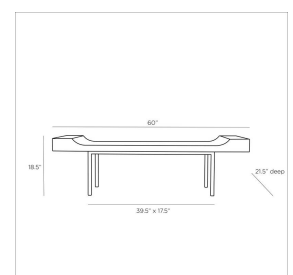

LANNY BENCH

5115
Black Teak
H: 18.5 IN
W: 60 IN
D: 21.5 IN

With its sophisticated form, this bench delivers an austere beauty. The cutout-shaped silhouette of the bench seat creates a visually impactful element over a sleek blackened iron base. Black finished teak wood features a heavy wire brushing that adds extra texture and highlights the natural wood grain. Wood will vary.