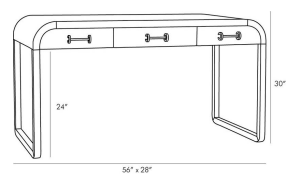

VICTORIA DESK

5371
 Black
 H: 30 IN
 W: 56 IN
 D: 28 IN

This petite desk exudes a brilliant balance of form and function. The seamless curvature of the solid walnut frame flows fluidly around the desk's top, creating a cohesive and streamlined look. The contrast of the black lacquer and satin walnut hues along with the antique brass hardware draws attention to its slender profile. Features three functional drawers for storage.