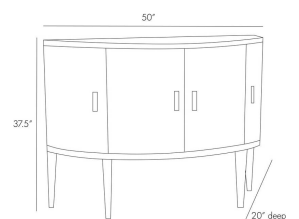

LEILANI CABINET

5519  
 Brindle  
 H: 37.5 IN  
 W: 50 IN  
 D: 20 IN

Lustworthy details have us completely enamored with this stunning demilune design. Finely crafted from eucalyptus veneer, the wood features a slight fiddle in it, adding a warm texture to the surface. Our favorite detail is the slightly speckled cast brass hardware that mirrors the brindle stained finish of in the wood. Truly an heirloom piece that can work in an entryway, living room or bar. Nylon nail-in glides will protect exposed floors.