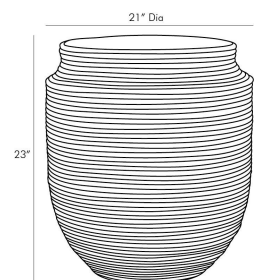

FRISCO ACCENT TABLE

5603
Tobacco
H: 23 IN
Dia: 21.0 IN

Inspired by the classic shape that defines traditional Etruscan vases this full-bodied end table puts the fun in functional. With curves that slightly taper at the top and lead into a robust cylindrical base this piece's shape is reminiscent of clay spinning on a potter's wheel. It is crafted entirely of wrapped rattan finished in a tobacco wash further accenting its natural composition. A stylish and organic construct for both traditional and modern spaces. finish will vary.