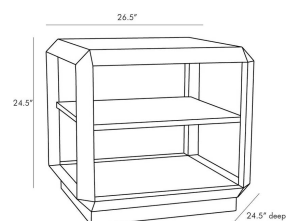

DANI SIDE TABLE

5604
 Ebony
 H: 24.5 IN
 W: 26.5 IN
 D: 24.5 IN

A contemporary design constructed with natural materials the Dani finds balance in style and function. Walnut in an ebony finish is crafted in an angular fashion inspired by the many facets of emerald cut stones. The open form plays on the symmetry of its geometric arrangement creating a striking visual aesthetic that is sure to catch one's eye. This three-shelf structure is the perfect platform for curated collections of objets d'art.