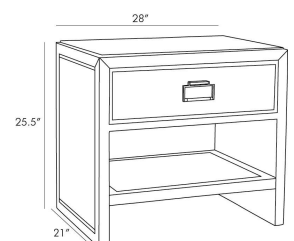

ETHAN SIDE TABLE

5605
Brindle
H: 25.5 IN
W: 28 IN
D: 21 IN

Organic elegance takes the reins with this simple yet stylish storage option. A solid wood frame is fitted with a eucalyptus veneer creating a sense of movement along the grains. The profile of this end table may seem traditional by design thought it's anything but that. A single top drawer is accented with an antique brass drop handle topped with a clear acrylic bar modernizing its rustic aesthetic. An open bottom shelf provides extra storage while delivering the illusion of added space.