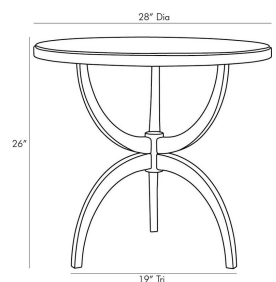

DOREY END TABLE

5607
Smoke
H: 26 IN
Dia: 28.0 IN

This end table draws inspiration from the swooping lines of diamond prong settings that oh-so-elegantly present those faceted crystal structures. Crafted from solid oak and oak veneer in a smoke finish lending a sultry sensibility to its exquisite form and organic composition this piece delivers stylish stability that is unmatched. A functional accent that works in a variety of settings.