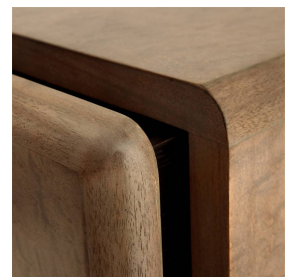

NORM CONSOLE

5700
 Armor Burl
 H: 12 IN
 W: 60 IN
 D: 15 IN

The Norm exemplifies traditional craftsmanship with a modern aesthetic. The narrow profile of this console is composed of an armor burl oak veneer and features three short but deep drawers for ample storage. Beveled edges enhance the contemporary form of the drawers. Mounts to the wall. Finish will vary.