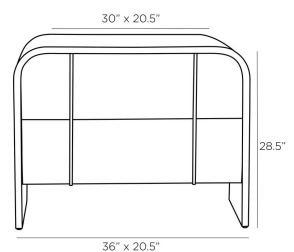

MOIRA SIDE TABLE

5722
 Ebony
 H: 28.5 IN
 W: 36 IN
 D: 20.5 IN

The Moira side table effortlessly balances contemporary design and classic style with a rich combination of finishes and detail. The waterfall construction features a hand-applied faux marble façade that is crafted of resin in a cloud finish and framed by oak veneer in ebony. An vintage brass trims the frame for an added element of elegance, while I-beam hardware makes this piece functional. Wood and finish will vary.