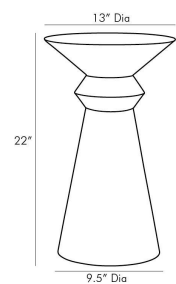

## VLAD ACCENT TABLE

5724  
Clay  
H: 22 IN  
Dia: 13.0 IN

Our Vlad accent table puts forth the best of contemporary and modern rose clay lacquer design. The smooth round top is complemented by the stark but curved lines that compose the pedestal-style base. Sculptural in form and functional by design, this side table showcases as an architectural accent.