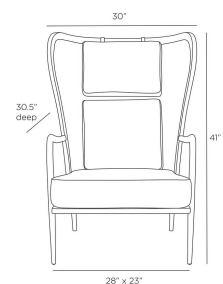

STASSI WING CHAIR

5743

Carbon Leather

H: 41 IN

W: 30 IN

D: 30.5 IN

The classic wingback style is reimagined in carbon leather upholstery and smoke oak wood detail. This modernized version is rendered in broad, yet graceful, proportions, making a statement as a single chair or doubly impactful as a pair. Leather will vary.