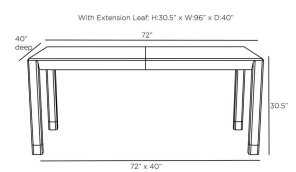

SPRINGER DINING TABLE

5758
Tortoise
H: 30.5 IN
D: 40 IN

The classic Parsons silhouette gets an elevated and luxurious update in richly patterned tortoise wood oak veneer with bronze-finished brass leg detailing. The sleek and versatile Springer dining table is designed with thoughtfully positioned angles that create an illusion of a slimmer tabletop profile and an extension leaf that allows for more to sit comfortably. Felt storage bag for the extension leaf is included for careful keeping. Finish will vary.