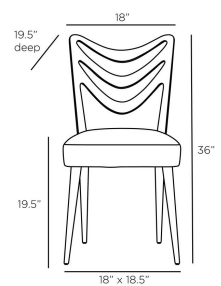

## SUTTON DINING CHAIR

5769

Muslin

H: 36 IN

W: 18 IN

D: 19.5 IN

Taking a cue from Art Nouveau linework, the Sutton is striking around any dining table. The classic ladder-back style is redesigned with a dipped wishbone silhouette and tapered legs. The dining chair is constructed of ebony mahogany, pillowed in neutral white muslin for recovering. Finish will vary.