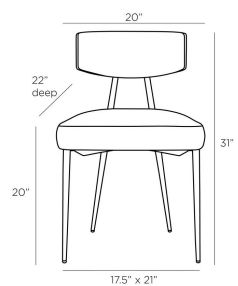

REYNARD DINING CHAIR

6029

Natural Linen

H: 31 IN

W: 20 IN

D: 22 IN

With its forged construction, tapered legs, and rounded backrest, this natural iron dining chair is striking from every angle. The Reynard's clean, streamlined design and natural linen upholstery make it a versatile choice for modern and traditional spaces alike.