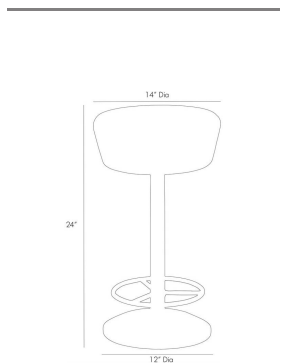

CAYMUS COUNTER STOOL

6120
Natural Waxed Wood,
Natural Iron
H: 24 IN
Dia: 14.0 IN

This wonderfully simple counter-height stool features a natural iron frame and a solid natural wood seat. Bar height also available (6121). Wood color and texture will vary.