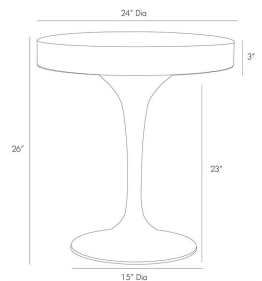

DARYL END TABLE

6155
Antique Black
H: 26 IN
Dia: 24.0 IN

Artisan technique takes hold in this compelling design. The slim tapered aluminum base is finished in antique bronze. The wood top has been carved with a rhythmic ring design then clad in antique brass sheet. Clad finish will vary.